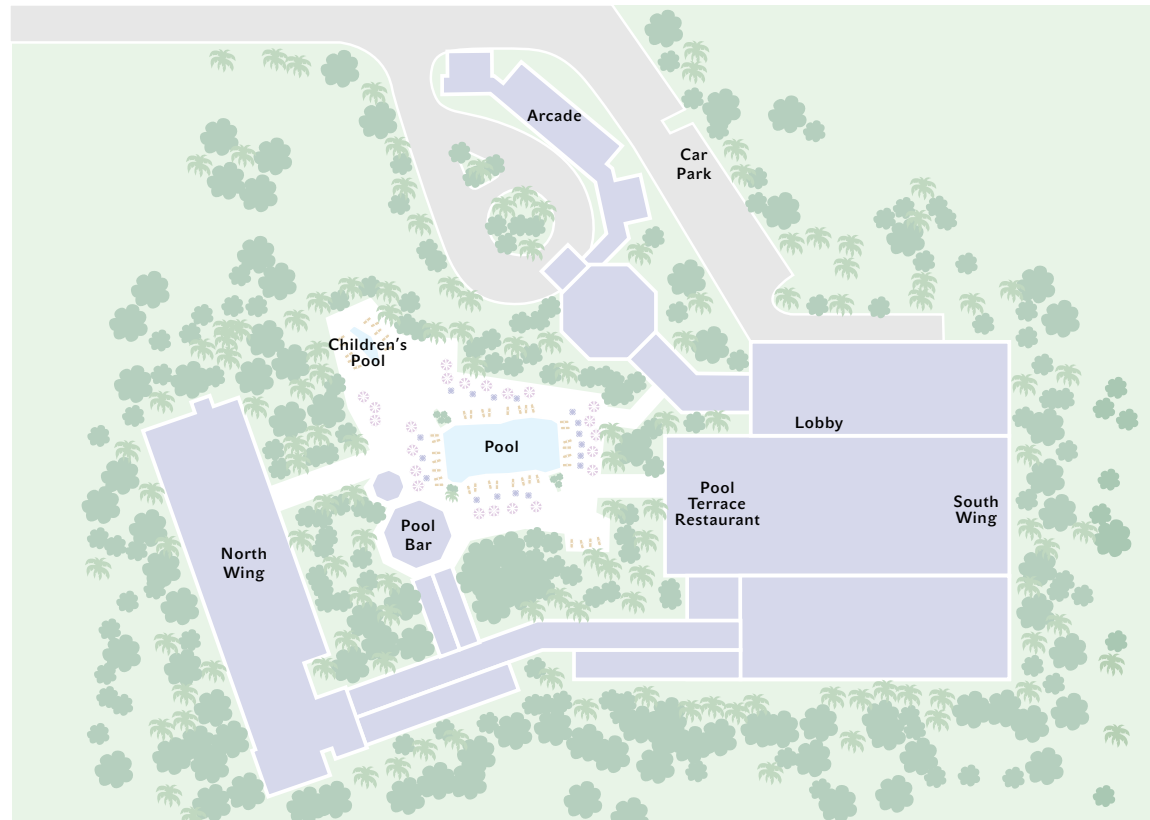

HOTEL MAP

HILTON CARIBBEAN MEETINGS
PEACE OF MIND PROMISE

For your peace of mind, Hilton Caribbean promises that every aspect of your meeting will proceed as contracted. In the unlikely event that an issue arises, Hilton Caribbean will endeavour to correct it to ensure we deliver what we promised, or you will not have to pay for the portion of the services we did not provide.