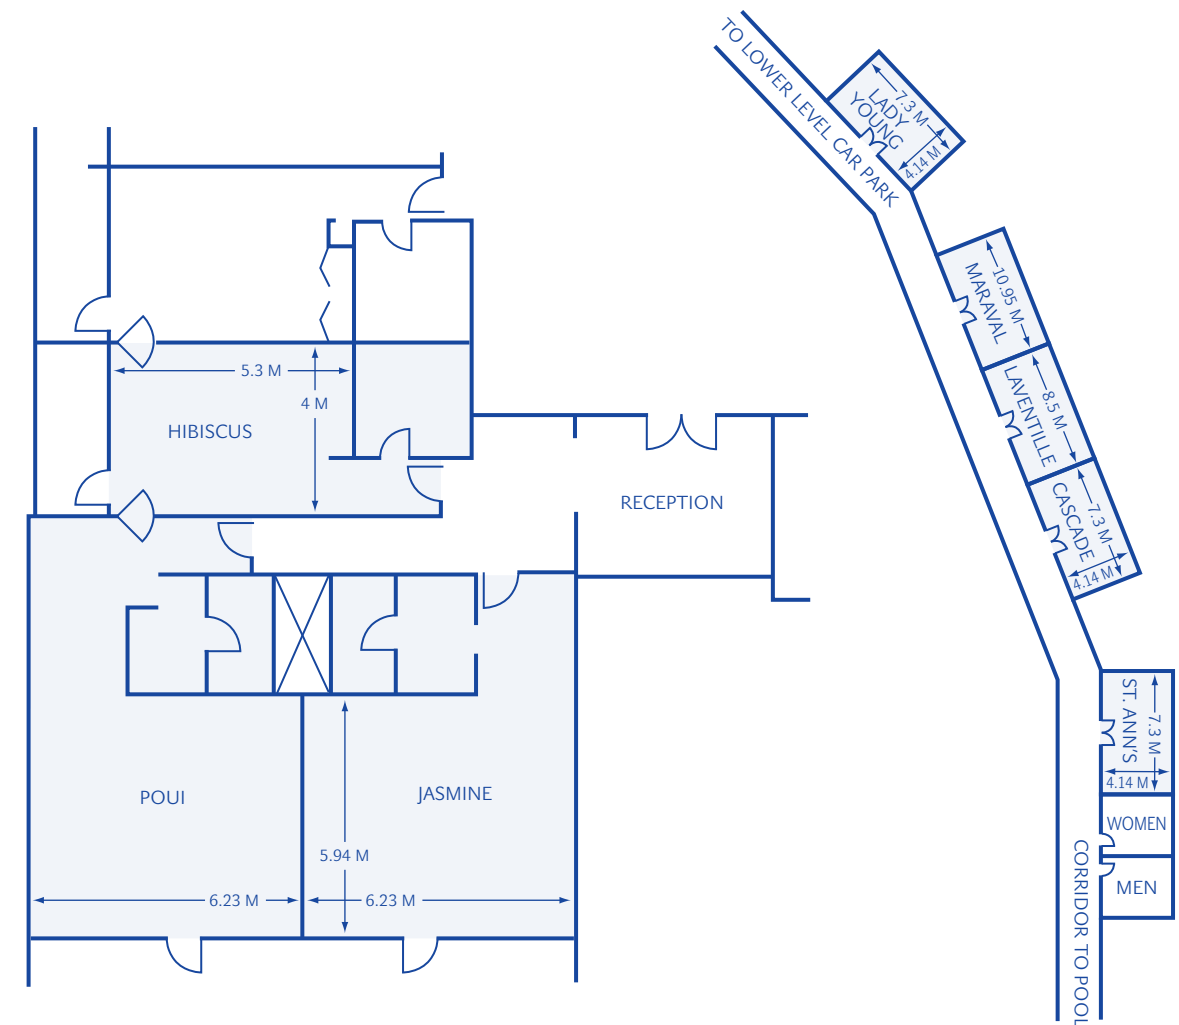

MEETING SPACE

One of Trinidad's most unique buildings includes a modern, state-of-the-art conference centre to host groups from 12 up to 1,000 attendees. The experience begins with guaranteed smooth arrivals at our separate registration area and continues with state-of-the-art equipment and capabilities, expert technicians, experienced conference staff and flexible space, including:

MEETING FACILITY SPECIFICATIONS

NAME OF ROOM	FEET	FT²	METRES	M²	CEILING METRES	U-SHAPE SEATING	BOARDROOM SEATING	CLASSROOM SEATING	THEATRE SEATING	BANQUET SEATING	RECEPTION SEATING
Grand Ballroom	-	-	-	-	20	-	-	250	1,000	600	700
Ballroom	99.34 x 51.41	5,107.07	30.28 x 15.67	474.49	20	70	70	120	250	150	250
Ballroom & Foyer	122.08 x 51.41	6,276.13	37.21 x 15.67	583.08	8.33	80	95	180	380	250	350
Belmont Salon	109.12 x 32.45	3,540.94	33.26 x 9.89	332.50	8.33	110	94	153	320	260	275
Foyer	51.41 x 22.74	1,169.06	15.67 x 6.93	108.59	8.33	40	40	45	90	60	60
Scarlet Ibis	60.37 x 23.49	1,418.09	18.4 x 7.16	131.74	8.83	50	50	75	150	90	100
Flamingo	50.53 x 23.62	1,193.52	15.4 x 7.2	110.88	8.83	40	40	42	80	80	60
Humming Bird	23.98 x 22.31	534.99	7.31 x 6.8	49.71	8.83	20	20	25	50	30	40
Savannah Lounge	24.51 x 19.88	487.26	7.47 x 6.06	45.27	9.67	20	20	25	50	30	40
Savannah Terrace	238.22 x 33.37	7,949.40	72.61 x 10.17	738.44	29.86	-	-	-	270	350	600
St. Ann's	23.95 x 13.58	325.24	7.3 x 4.14	30.22	7.83	-	15	9	15	12	20
Cascade	23.95 x 13.58	325.24	7.3 x 4.14	30.22	7.83	-	15	9	15	12	20
Laventille	27.89 x 13.58	378.75	8.5 x 4.14	35.19	7.83	-	20	12	20	20	20
Maraval	35.93 x 13.58	487.93	10.95 x 4.14	45.33	7.83	-	30	18	40	24	40
Lady Young	23.95 x 13.58	325.24	7.3 x 4.14	30.22	7.83	-	12	-	-	-	-
Jasmine	19.49 x 20.44	398.38	5.94 x 6.23	37.01	8.5	16	16	18	20	20	30
Poui	19.49 x 20.44	398.38	5.94 x 6.23	37.01	8.5	16	16	18	20	20	30
Hibiscus	17.39 x 13.12	228.16	5.3 x 4	21.20	8.5	12	12	12	15	16	15