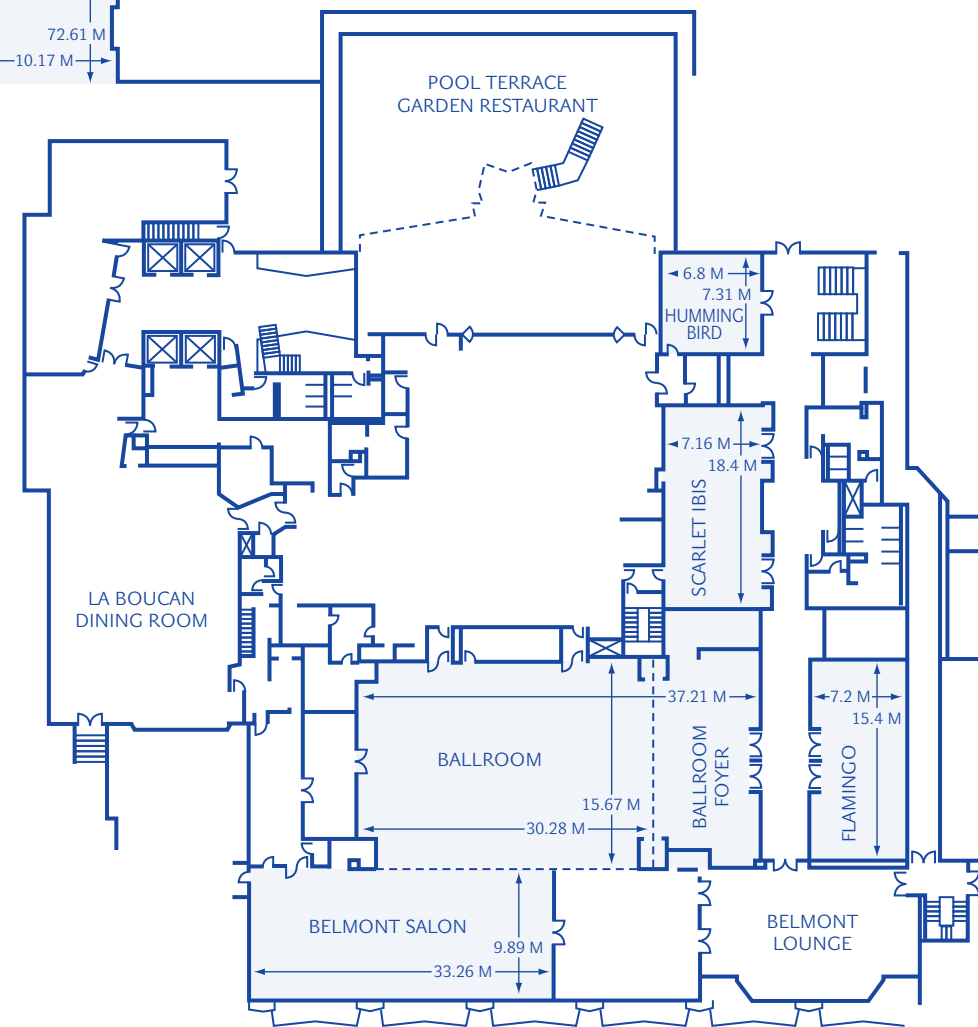

MEETING SPACE

One of Trinidad's most unique buildings includes a modern, state-of-the-art conference centre to host groups from 12 up to 1,000 attendees. The experience begins with guaranteed smooth arrivals at our separate registration area and continues with state-of-the-art equipment and capabilities, expert technicians, experienced conference staff and flexible space, including:

MEETING FACILITY SPECIFICATIONS

NAME OF ROOM	FEET	FT²	METRES	M²	CEILING METRES	U-SHAPE SEATING	BOARDROOM SEATING	CLASSROOM SEATING	THEATRE SEATING	BANQUET SEATING	RECEPTION SEATING
Grand Ballroom	-	-	-	-	20	-	-	250	1,000	600	700
Ballroom	99.34 x 51.41	5,107.07	30.28 x 15.67	474.49	20	70	70	120	250	150	250
Ballroom & Foyer	122.08 x 51.41	6,276.13	37.21 x 15.67	583.08	8.33	80	95	180	380	250	350
Belmont Salon	109.12 x 32.45	3,540.94	33.26 x 9.89	332.50	8.33	110	94	153	320	260	275
Foyer	51.41 x 22.74	1,169.06	15.67 x 6.93	108.59	8.33	40	40	45	90	60	60
Scarlet Ibis	60.37 x 23.49	1,418.09	18.4 x 7.16	131.74	8.83	50	50	75	150	90	100
Flamingo	50.53 x 23.62	1,193.52	15.4 x 7.2	110.88	8.83	40	40	42	80	80	60
Humming Bird	23.98 x 22.31	534.99	7.31 x 6.8	49.71	8.83	20	20	25	50	30	40
Savannah Lounge	24.51 x 19.88	487.26	7.47 x 6.06	45.27	9.67	20	20	25	50	30	40
Savannah Terrace	238.22 x 33.37	7,949.40	72.61 x 10.17	738.44	29.86	-	-	-	270	350	600
St. Ann's	23.95 x 13.58	325.24	7.3 x 4.14	30.22	7.83	-	15	9	15	12	20
Cascade	23.95 x 13.58	325.24	7.3 x 4.14	30.22	7.83	-	15	9	15	12	20
Laventille	27.89 x 13.58	378.75	8.5 x 4.14	35.19	7.83	-	20	12	20	20	20
Maraval	35.93 x 13.58	487.93	10.95 x 4.14	45.33	7.83	-	30	18	40	24	40
Lady Young	23.95 x 13.58	325.24	7.3 x 4.14	30.22	7.83	-	12	-	-	-	-
Jasmine	19.49 x 20.44	398.38	5.94 x 6.23	37.01	8.5	16	16	18	20	20	30
Poui	19.49 x 20.44	398.38	5.94 x 6.23	37.01	8.5	16	16	18	20	20	30
Hibiscus	17.39 x 13.12	228.16	5.3 x 4	21.20	8.5	12	12	12	15	16	15